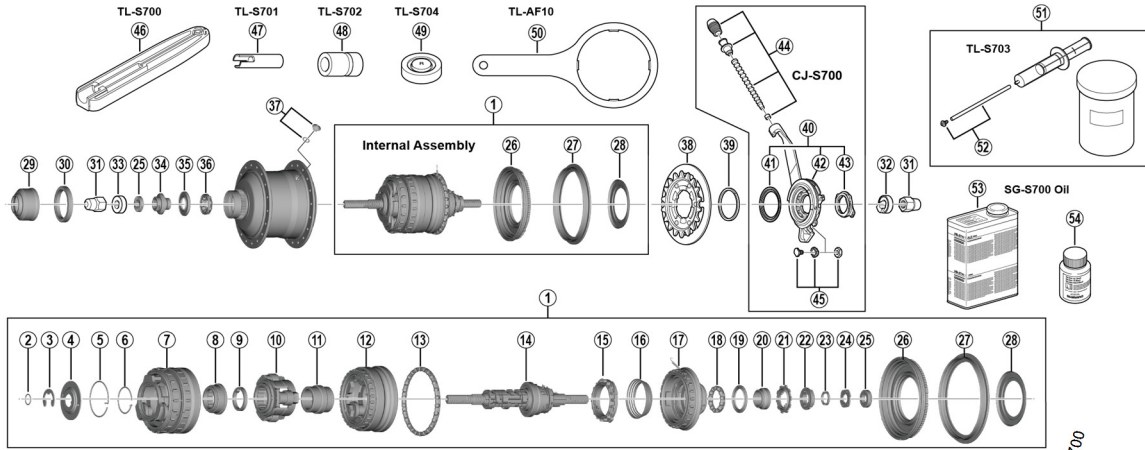

# ALFINE 11-speed Internal Hub SG-S700-11

ITEM NO.	SHIMANO CODE NO.	DESCRIPTION	INTERCHANGE-ABILITY
1	Y3EN98010	Internal Assembly (Axle Length 187 mm)	B
2	Y37E08000	O-Ring	A
3	Y34R79000	Stop Ring (ø12 / 1.0 mm)	A
	Y34R79010	Stop Ring (ø12 / 1.3 mm)	A
	Y34R79020	Stop Ring (ø12 / 1.6 mm)	A
4	Y37R78000	Carrier Hold Plate	A
5	Y37R80000	Carrier 3 Slide Spring	A
6	Y37R81000	Sun Gear 4 Slide Spring	A
7	Y37R98020	Carrier 3 Unit	A
8	Y3EN09000	Sun Gear 4	
9	Y37R56000	Sun Gear 3 Guide Ring	A
10	Y3EN98020	Carrier 2 Unit	
11	Y3EN07000	Sun Gear 2	
12	Y3EN98030	Carrier 1 Unit	
13	Y37R98050	Ball Retainer S (3/16" x 26)	A
14	Y3EN98040	Hub Axle Unit (Axle Length 187 mm)	
15	Y3EN98050	Clutch Unit	
16	Y34R21000	Return Spring A	A
17	Y3EN98060	Driver Unit	B
18	Y34R98070	Ball Retainer P (3/16" x 13)	A
19	Y37R18000	Seal Ring R	A
20	Y37R17000	Right Hand Cone	A
21	Y37R16000	Drive Plate Seal	A
22	Y37R98090	Lock Washer	A
23	Y37R15000	Lock Washer Seal	A
24	Y37R12000	Joint Nut Stop Washer	A
25	Y37R11000	Serated Lock Nut (4.4 mm)	A
26	Y37R98100	Right Hand Dust Cap A w/Seal	A
27	Y35Z20000	Chain Guard	A
28	Y37R75000	Right Hand Dust Cap D	A
29	Y37R74000	Rotor Mount Cover	A
30	Y37R82000	Rotor Spacer	A
31	Y72A01000	Cap Nut (3/8")	A
32	Y34R85010	Non-turn Washer 8R (Dark Blue)	A
33	Y34R85000	Non-turn Washer 8L (Dark Green)	A
34	Y37R98110	Left Hand Cone w/Dust Cap	A
35	Y37R73000	Seal Ring L	A
36	Y36U98030	Ball Retainer (7/32" x 9)	A
37	Y37R98120	Oil Port Bolt (Silver) & O-Ring	A
	Y37R98130	Oil Port Bolt (Black) & O-Ring	A
38	ICSS50018	Sprocket Wheel 18T w/Guard Plate (CS-S500)	A
	ICSS50020	Sprocket Wheel 20T w/Guard Plate (CS-S500)	A
39	Y32120100	Snap Ring C	A
40	Y72A98010	CJ-S700 Cassette Joint Unit	A
41	Y74Y18000	Driver Cap	A
42	Y72A98020	CJ-S700 Cassette Joint	A
43	Y33Z98020	Cassette Joint Fixing Ring	A
44	Y6TV98060	Outer Receiver Unit	A
45	Y6TV98070	Inner Cable Fixing Bolt Unit	A
46	Y13098024	TL-S700 Inner Cable Fixing Bolt Setting Tool	A
47	Y13098021	TL-S701 Right Hand Cone Removal Tool	A
48	Y13098022	TL-S702 Right Hand Cone Installation Tool	A
49	Y70819000	TL-S704 Seal Set Tool	A
50	Y32010000	TL-AF10 Right Hand Dust Cap A Installation Tool	A
51	Y13098023	TL-S703 Oil Kit	A
52	Y13098025	Tube Set (Tube & Bleeding Nipple)	A
53	Y13098480	SG-S700 Oil (1 L)	A
54	Y13098481	SG-S700 Oil (50 ml)	A
-	Y37R07000	Right Hand Hub Cup	A